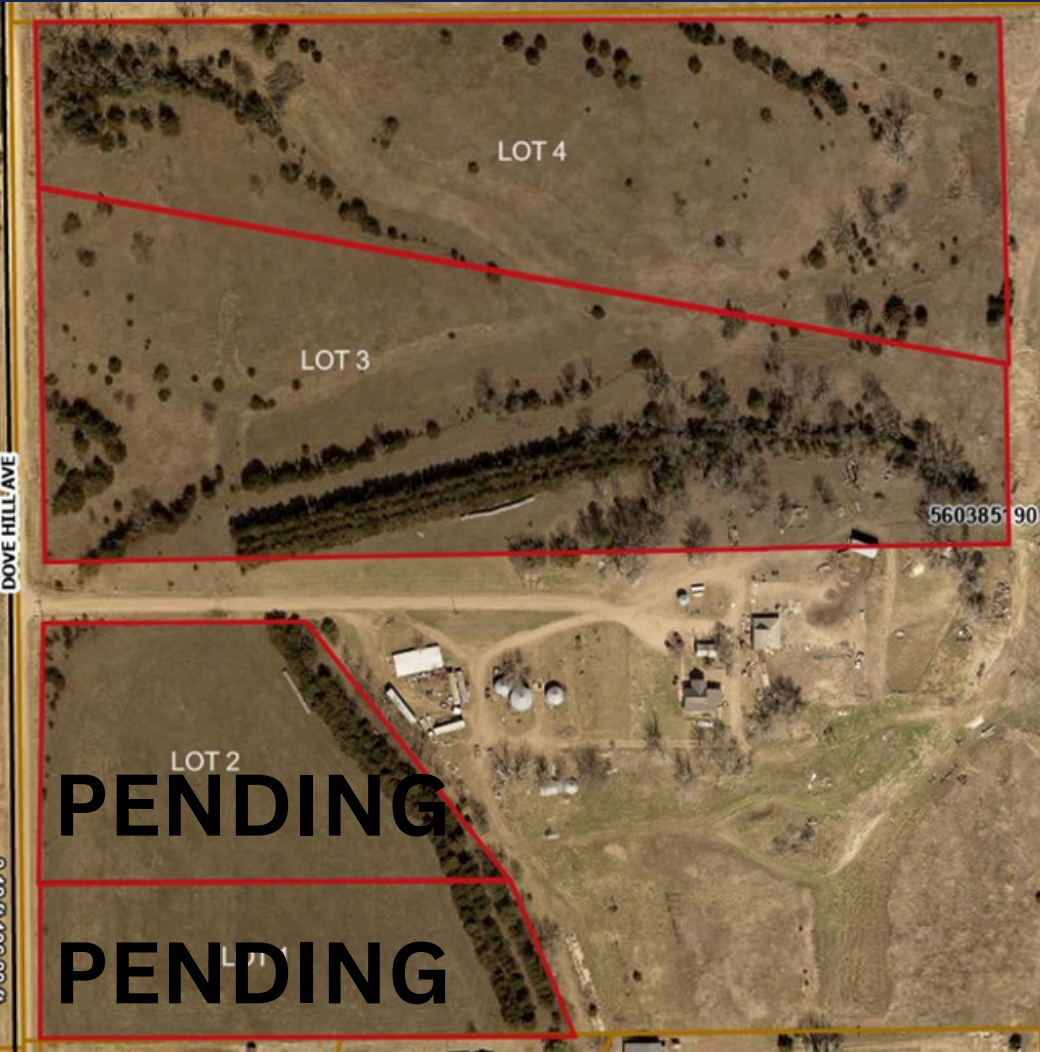

FOR SALE

COLDWELL BANKER
TOWN & COUNTRY
REALTY OF KEARNEY

**GREAT BUILDING SITES JUST
MINUTES FROM KEARNEY AT
90TH & DOVE HILL AVE
TRACTS 1 & 2, 3 ACRES, \$87,500
TRACTS 3 & 4, 10 ACRES. \$175,000
CALL TODAY TO SET-UP A SHOWING.**