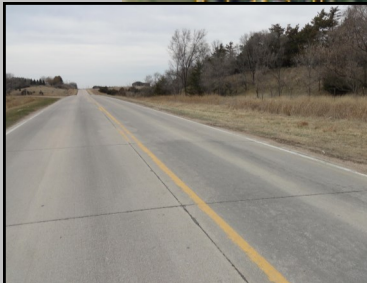

58 Acres on W. 56th Street Kearney

*Minutes from Kearney,
Great Views of the Area,
On Paved Road
\$870,000.00*

Steve Linden

308-627-6869

www.slinden.com

slinden@slinden.com

Sara Rector

308-293-0220